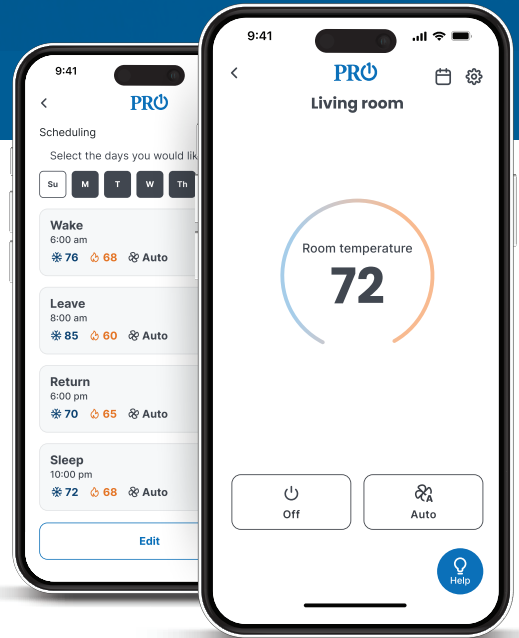

T701i

WIFI THERMOSTAT

Exclusively For Professionals

T701i

WIFI THERMOSTAT

WIFI Made Easy & Affordable

Millions of T701 thermostats are in homes across the nation. Not because of all of the bells and whistles it offers, but because it is Simple. Simple to install.

Simple to operate. Simple to sell. The exact same logic was applied while designing the T701i. Installation is a breeze. Programming is optional.

WIFI is optional. Comfort is guaranteed.

Model #	Commercial (C)	7 Day Programmable (7D)	Non-Programmable (NP)	Stages Of Heat	Stages Of Cool	Heat Pump Systems With Auxiliary	Conventional Systems	PTAC Mode	Display Size (square inches)	Filter Change Reminder Calibration	Room Temperature Adjustable	Adjustable Heat & Cool Temperature Swing	Programmable Fan	Adjustable Setpoint Limits	Auto Changeover	Memory Type (non-memory)	Remote Sensor Capable	Outdoor Temperature Sensor Capable	WIFI Ready	Fan Speeds	Warranty (years)	Terminals
T701i			NP**	1	1	•		7	•	•	•	•	•	•	•				•	1	5	Rh, Rc, C, V, W, G, B, O

Programming** = Programming can only be modified through the WIFI app.
 Stages* = Single Stage For Conventional Heat

Scheduling Made Simple

Using a schedule saves time and money while keeping your home comfortable. However, in today's world many people do not fit into the conventional 5/1/1 routine. With the PRO1 Connect app customizing your schedule is easier than ever before.