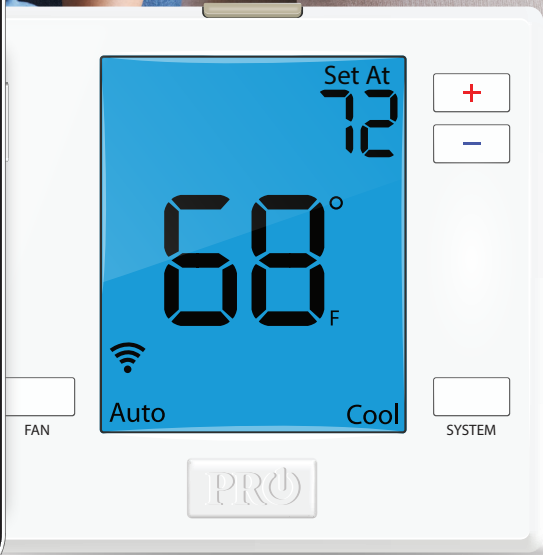

T701i

WIFI THERMOSTAT

Exclusively For Professionals

T701i

WIFI THERMOSTAT

WIFI Made Easy & Affordable

Millions of T701 thermostats are in homes across the nation. Not because of all of the bells and whistles it offers, but because it is Simple. Simple to install.