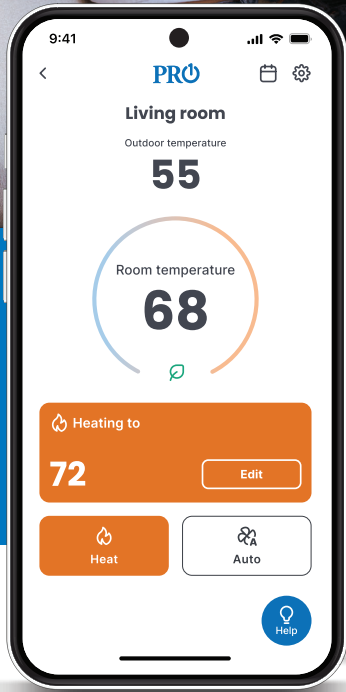

T701i

WIFI THERMOSTAT

Exclusively For Professionals

T701i

WIFI THERMOSTAT

WIFI Made Easy & Affordable

Millions of T701 thermostats are in homes across the nation. Not because of all of the bells and whistles it offers, but because it is Simple. Simple to install.

Programming** = Programming can only be modified through the WIFI app.
 Stages* = Single Stage For Conventional Heat

Scheduling Made Simple

Using a schedule saves time and money while keeping your home comfortable. However, in today's world many people do not fit into the conventional 5/1/1 routine. With the PRO1 Connect app customizing your schedule is easier than ever before.