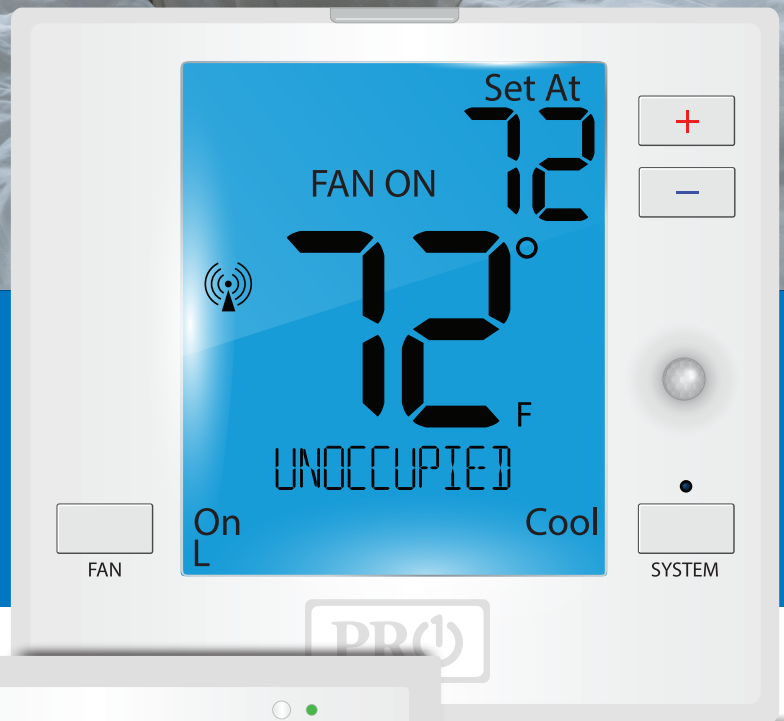

PRO[®]

THE MOST COMPLETE PTAC OFFERING IN THE INDUSTRY

“A huge improvement to the room. The wireless thermostat moves the sensor away from the heat/cool source and looks great on the wall.”

Exclusively For Professionals

Model #	Commercial	7 Day Programmable	5/1/1 Programmable	Non-Programmable	Stages Of Heat	Stages Of Cool	Heat Pump Systems With Auxiliary	Conventional Systems	PTAC Mode	Display Size (Square Inches)	Filter Change Reminder Calibration	Room Temperature Adjustable	Adjustable Heat & Cool Temperature Swing	Programmable Fan	Adjustable Setpoint Limits	Auto Changeover	Memory Type (permanence)	Sensor Capable	Occupancy Sensor	WiFi Ready	Wireless	Fan Speeds	Warranty (years)	Terminals	
T731				NP	2*	1	•	•	•	4	•	•	•	•	•							3	5	R, C, Y, W, O, B, GH, GL	
T731W				NP	2*	1	•	•	•	7	•	•	•	•	•							•	3	5	R, C, Y, W, O, B, GH, GL
T731WO				NP	2*	1	•	•	•	7	•	•	•	•	•							•	3	5	R, C, Y, W, O, B, GH, GL
T751				NP	3**	2	•	•	•	7	•	•	•	•	•								3	5	Rh, Rc, C, Y, Y2, W/E, W2, G, B, O
T755		7D	5/1/1	NP	3**	2	•	•	•	7	•	•	•	•	•								3	5	Rh, Rc, C, Y, Y2, W/E, W2, G, B, O
T755S		7D	5/1/1	NP	3**	2	•	•	•	7	•	•	•	•	•								3	5	Rh, Rc, C, Y, Y2, W/E, W2, G, B, O, S1, S2
T855		7D	5/1/1	NP	C	3**	2	•	•	8	•	•	•	•	•								3	5	Rh, Rc, C, Y, Y2, W/E, W2, G, B, O
T855SH		7D	5/1/1	NP	C	5**	3**	•	•	8	•	•	•	•	•								3	5	Rh, Rc, C, Y, Y2, W/E, W2, G, B, O, S1, S2, H, D
T855ISH		7D	5/1/1	NP	C	5**	3**	•	•	8	•	•	•	•	•								3	5	Rh, Rc, C, Y, Y2, W/E, W2, G, B, O, S1, S2, H, D