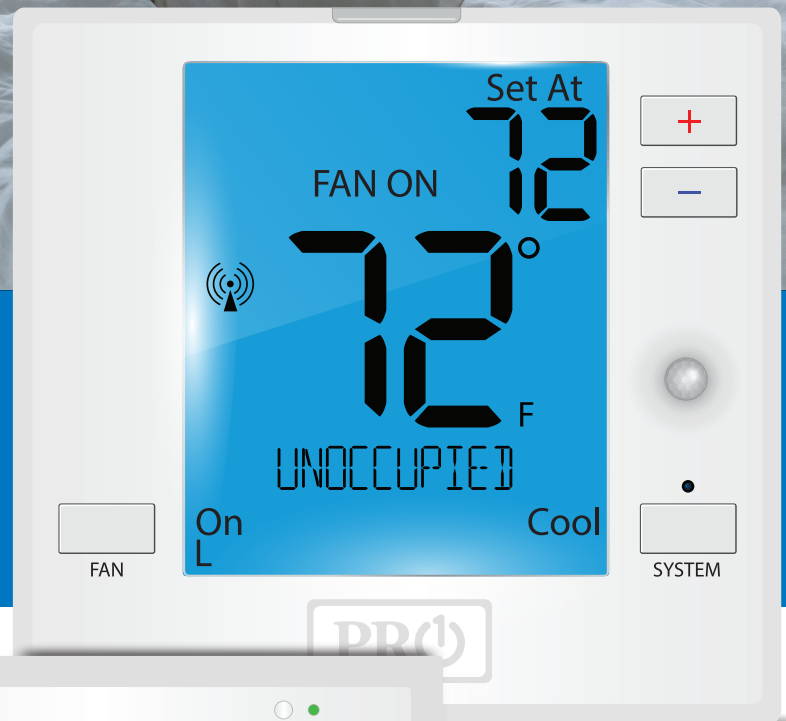

PRO[®]

THE MOST COMPLETE PTAC OFFERING IN THE INDUSTRY

“A huge improvement to the room. The wireless thermostat moves the sensor away from the heat/cool source and looks great on the wall.”

Exclusively For Professionals

Model #	Commercial	7 Day Programmable	5/1/1 Programmable	Non-Programmable	Stages Of Heat	Stages Of Cool	Heat Pump Systems With Auxiliary	Conventional Systems	PTAC Mode	Display Size (Square Inches)	Filter Change Reminder Calibration	Room Temperature Adjustable	Adjustable Heat & Cool Temperature Swing	Programmable Fan	Adjustable Setpoint Limits	Auto Changeover	Memory Type (permanence)	Sensor Capable	Occupancy Sensor	WiFi Ready	Wireless	Fan Speeds	Warranty (years)	Terminals
T731				NP	2*	1	•	•	•	4	•	•	•	•	•					•	3	5		R, C, Y, W, O, B, GH, GL
T731W				NP	2*	1	•	•	•	7	•	•	•	•	•					•	3	5		R, C, Y, W, O, B, GH, GL
T731WO				NP	2*	1	•	•	•	7	•	•	•	•	•			•		•	3	5		R, C, Y, W, O, B, GH, GL
T751				NP	3**	2	•	•	•	7	•	•	•	•	•							3	5	Rh, Rc, C, Y, Y2, W/E, W2, G, B, O
T755		7D	5/1/1	NP	3**	2	•	•	•	7	•	•	•	•	•							3	5	Rh, Rc, C, Y, Y2, W/E, W2, G, B, O
T755S		7D	5/1/1	NP	3**	2	•	•	•	7	•	•	•	•	•							3	5	Rh, Rc, C, Y, Y2, W/E, W2, G, B, O, S1, S2
T855		7D	5/1/1	NP	C	3**	2	•	•	8	•	•	•	•	•							3	5	Rh, Rc, C, Y, Y2, W/E, W2, G, B, O
T855SH		7D	5/1/1	NP	C	5**	3**	•	•	8	•	•	•	•	•							3	5	Rh, Rc, C, Y, Y2, W/E, W2, G, B, O, S1, S2, H, D
T855ISH		7D	5/1/1	NP	C	5**	3**	•	•	8	•	•	•	•	•							3	5	Rh, Rc, C, Y, Y2, W/E, W2, G, B, O, S1, S2, H, D