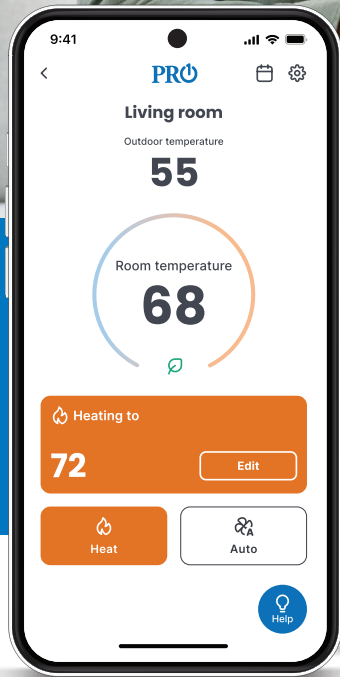

800 FAMILY

Exclusively For Professionals

800 FAMILY

Simple. Affordable. Professional.

Model #	7D	5/1/1	NP	C	Stages Of Heat	Stages Of Cool	Heat Pump Systems With Auxiliary	Conventional Systems	PTAC Mode	Display Size (Square Inch/Inch)	Filter Change Reminder Calibration	Room Temperature	Adjustable Heat & Cool Temperature Swing	Programmable Fan	Adjustable Setpoint Limits	Auto Changeover	Memory Type (permanence)	Remote Sensor Capable	Outdoor Temperature Sensor Capable	WiFi Ready	Fan Speeds	Warranty (years)	Terminals				
																							Commercial	7 Day Programmable	5/1/1 Programmable	Non-Programmable	
T855iSH	7D	5/1/1	NP	C	5*	3	•	•	•	8	•	•	•	•	•	•	•	•	•	•	•	•	•	3	5	Rh, Rc, C, Y, Y2, W/E, W2, G, B, O, S1, S2, H, D	
T855SH	7D	5/1/1	NP	C	5*	3	•	•	•	8	•	•	•	•	•	•	•	•	•	•	•	•	•	•	3	5	Rh, Rc, C, Y, Y2, W/E, W2, G, B, O, S1, S2, H, D
T855	7D	5/1/1	NP	C	3*	2	•	•	•	8	•	•	•	•	•	•	•	•	•	•	•	•	•	•	3	5	Rh, Rc, C, Y, Y2, W/E, W2, G, B, O
T805	7D	5/1/1	NP		1	1	•	•	•	8	•	•	•	•	•	•	•	•	•	•	•	•	•	•	1	5	Rh, Rc, C, Y, W, G, B, O

Stages* = 2 Stages For Conventional Heat & Cool

Built for the Professional Trade,
Designed for Simplicity.

rev. 2505

1-800-PRO1-559 (776-1559)

PRO
www.pro1iaq.com